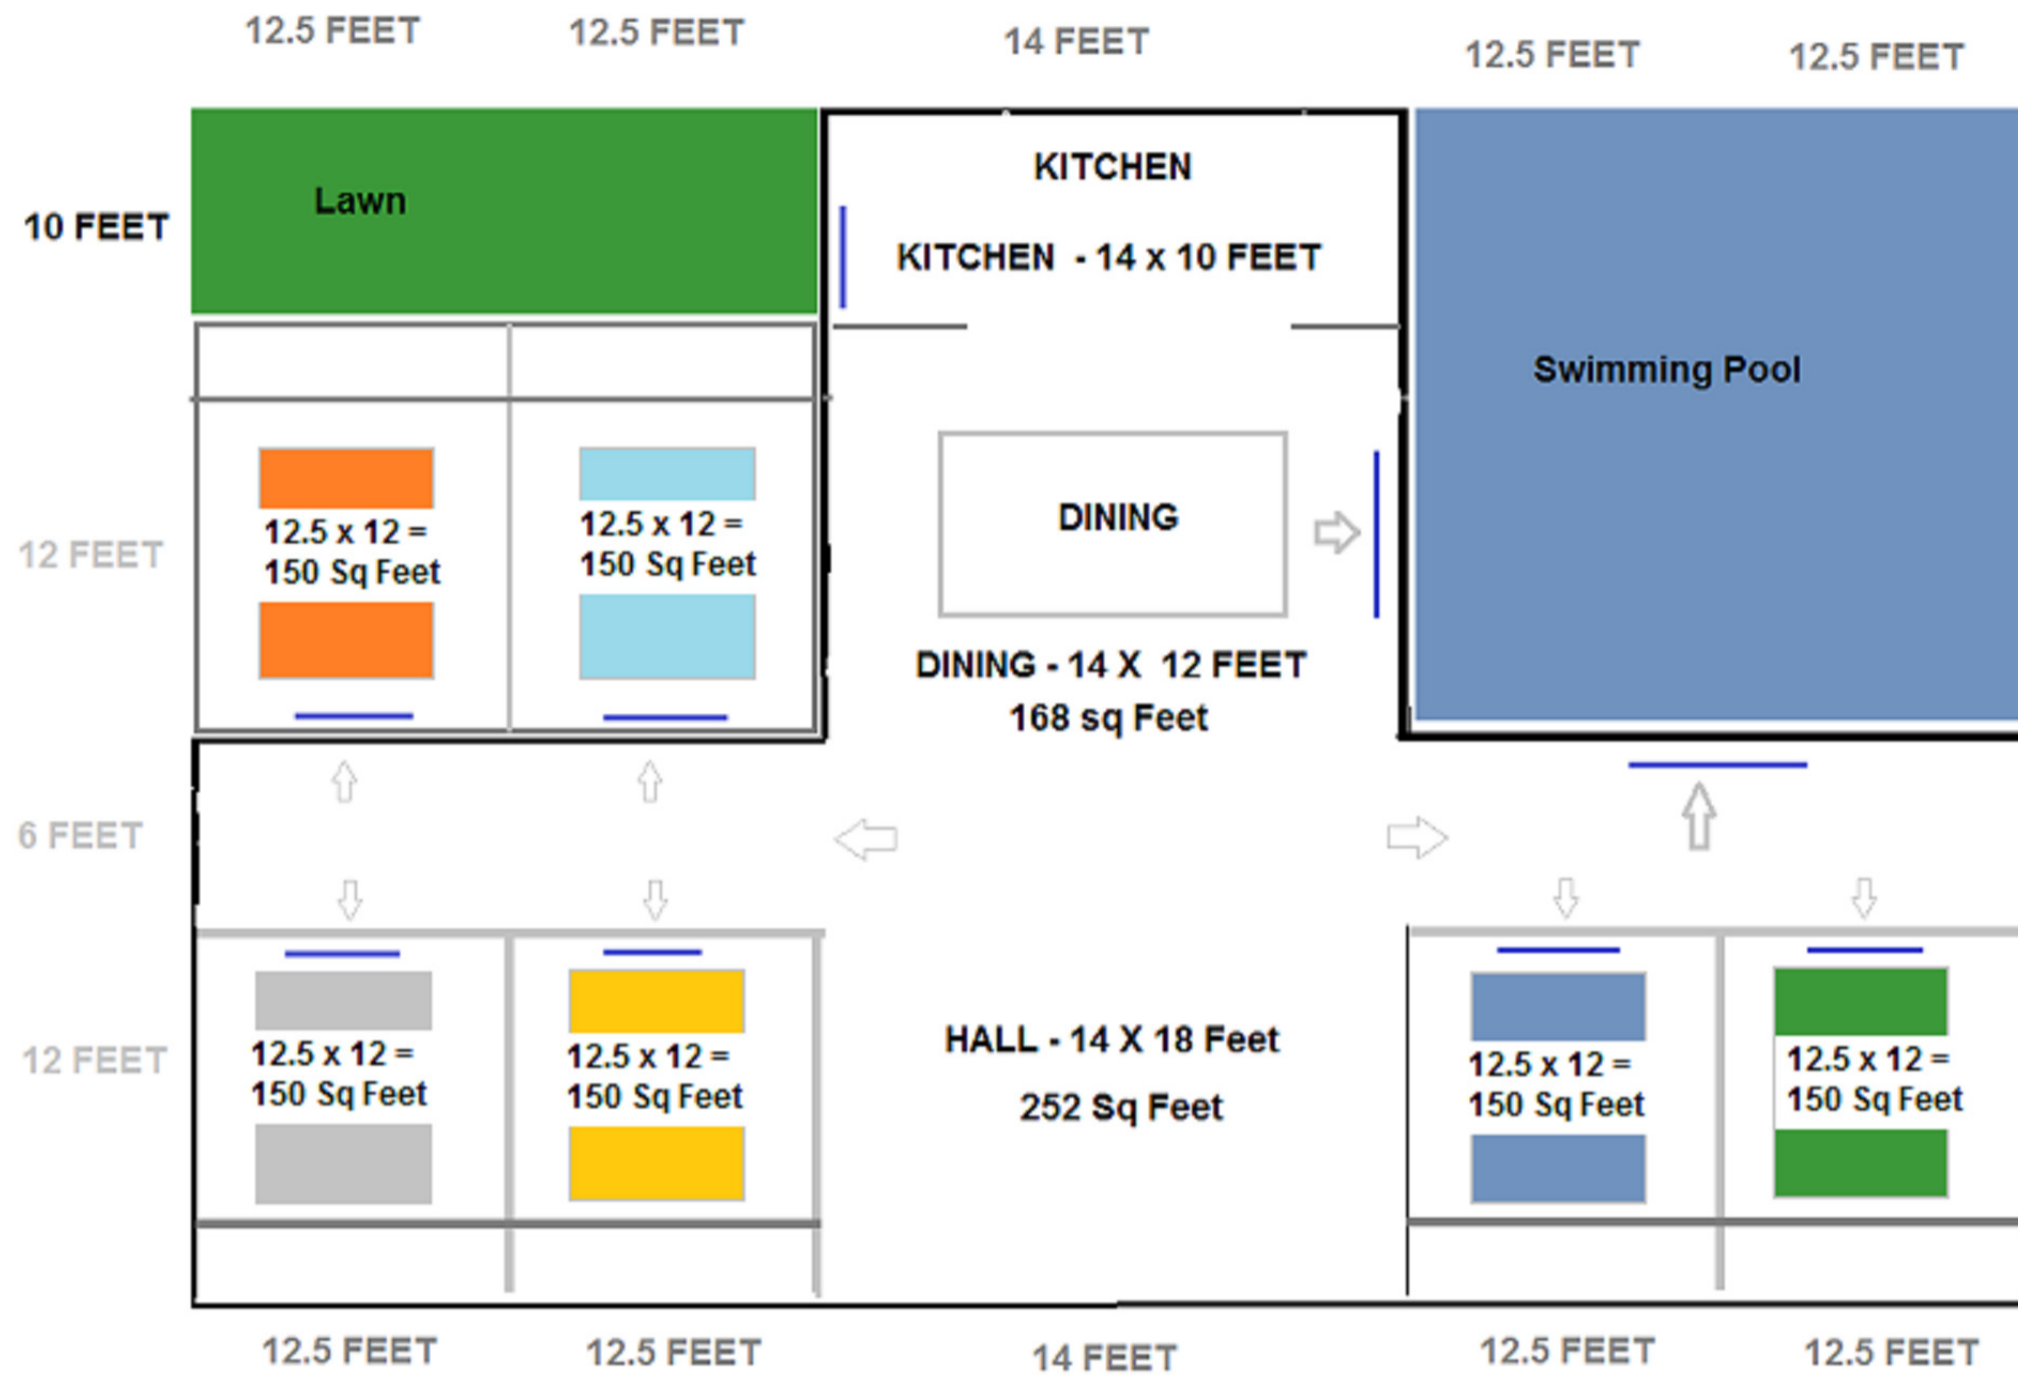

# STEX ADVANCED DESIGN BUREAU - All IP Rights Reserved

1760 Sq Feet : Living space with 6 Bedrooms, Hall & Kitchen.

Total Area : 2560 SQ Feet . Lawn + Swimming pool [ Optional ] : [ 250Sq Feet + 550 Sq Feet ]

Foundation :  
[ 64 FEET X 40 FEET =  
2560 Sq Feet ]

Living Home Space  
[ 1760 Sq Feet ]

LAWN : 250 Sq Feet

SWIMMING POOL :  
[ 550 sq Feet ]

## HOTEL/RESORT/GUEST HOUSE - TYPE Architecture [ 8 ROOMS ] + HALL + DINING + KITCHEN + POOL

Foundation :  
[ 64 FEET X 40 FEET =  
2560 Sq Feet ]

Living Home Space  
[ 2060 Sq Feet ]

LAWN : 250 Sq Feet

SWIMMING POOL :  
[ 250 sq Feet ]